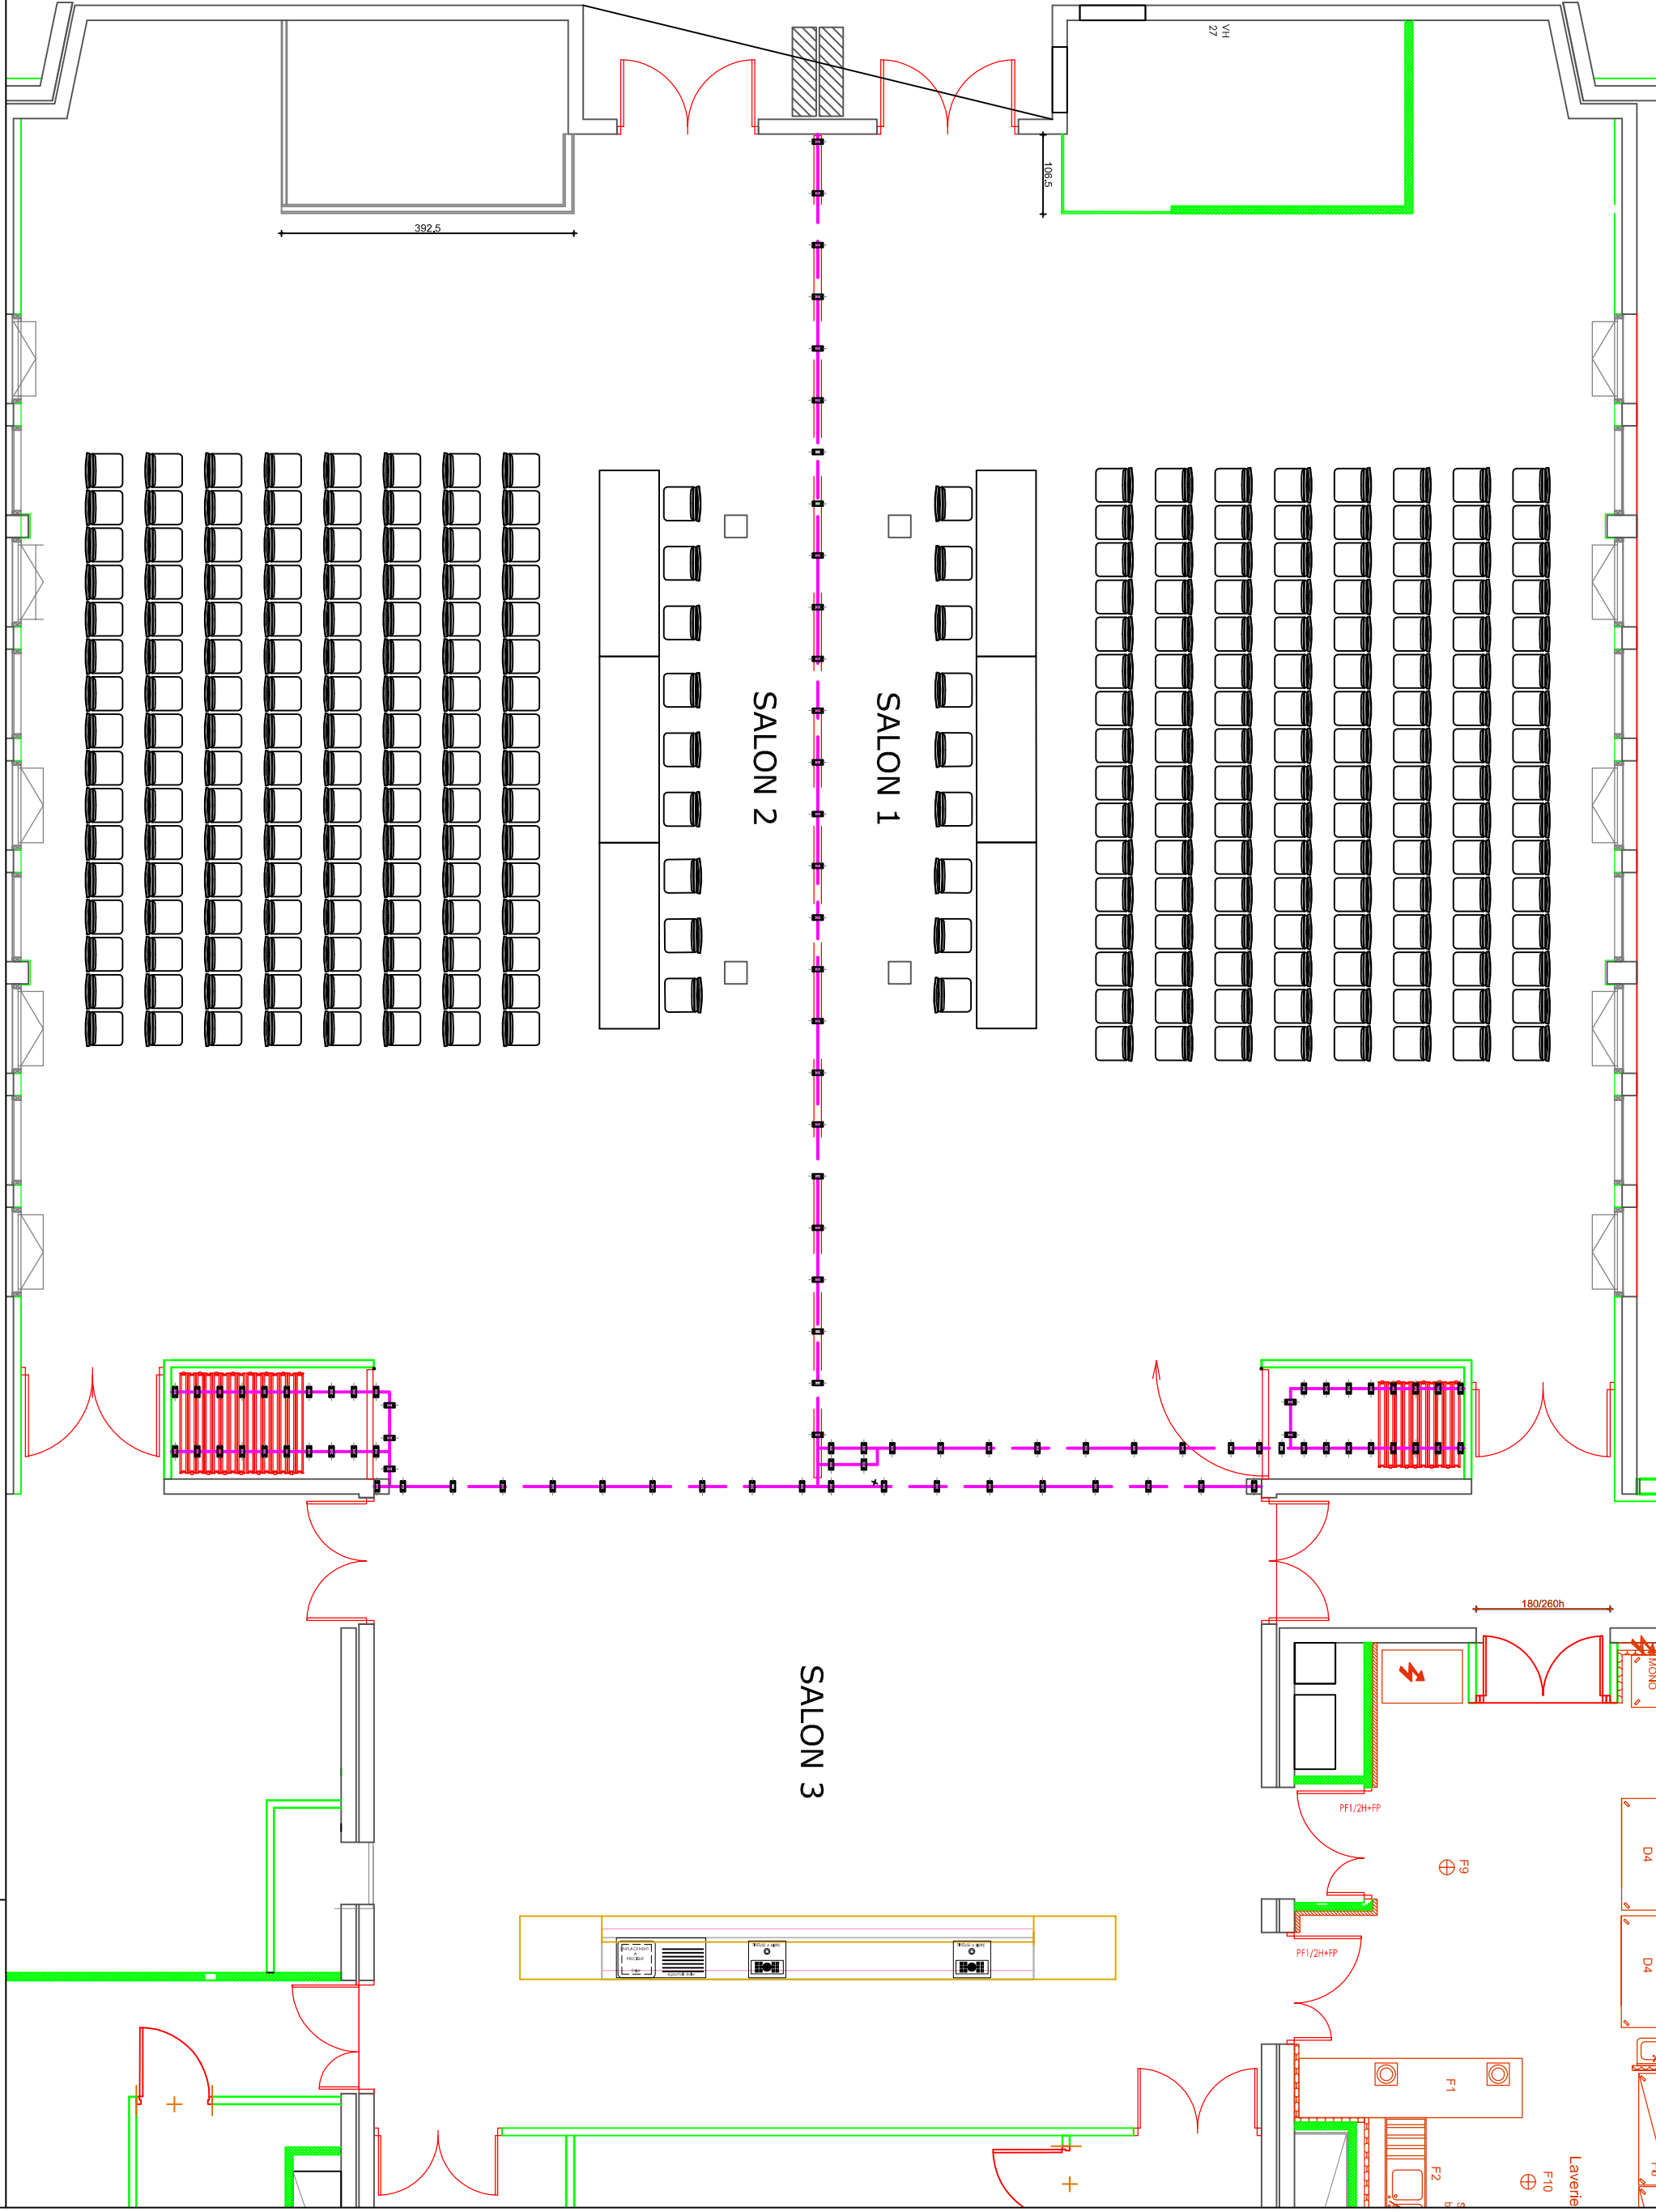

SALON 1
 TRIBUNE 9 Pers
 PUBLIC 128 Pers

SALON 2
 TRIBUNE 9 Pers
 PUBLIC 128 Pers

SALON 3
 COCKTAIL 140 Pers

LE PHARE
 CHAMBERY

CONFERENCE + COCKTAIL SALON DE RECEPTION

Dessiné par: Philippe Labbe
 Date: 04.12.08